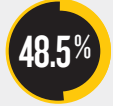

QUALITY AND DIVERSITY

- UCF's six-year graduation rate is 74 percent.
- UCF set records for diversity in the fall: 48.5 percent of students are minorities and 27.5 percent are Hispanic/Latinx.