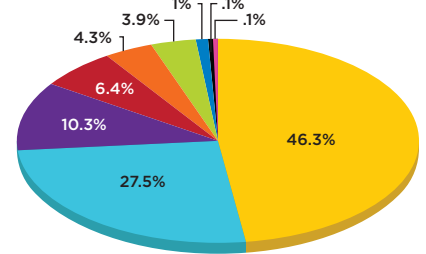

Diverse Student Population

- American Indian/Alaska Native
- Asian
- Black/African American
- Hispanic/Latinx
- International
- Multiracial
- Native Hawaiian/Other
- Pacific Islander
- Not Specified
- White