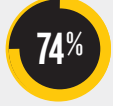

QUALITY AND DIVERSITY

- UCF's six-year graduation rate is 74 percent.
- UCF set records for diversity in the fall: 48.5 percent of students are minorities and 27.5 percent are Hispanic/Latinx.